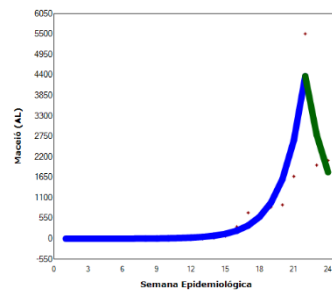

Supplementary Material #1: Time series of new cases of COVID-19 according to epidemiological week in Brazilian capitals, 2020.

Aracaju

Belém

Belo Horizonte

Boa Vista

Brasília

Campo Grande

Cuiabá

Curitiba

Florianópolis

Fortaleza

Goiânia

João Pessoa

Macapá

Maceió

Manaus

Natal

Palmas

Porto Alegre

Porto Velho

Recife

Rio Branco

Rio de Janeiro

Salvador