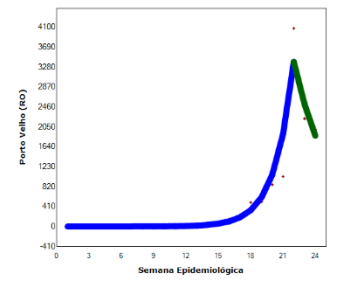

Supplementary Material #1: Time series of new cases of COVID-19 according to epidemiological week in Brazilian capitals, 2020.

Aracaju

Belém

Belo Horizonte

Boa Vista

Brasília

Campo Grande

Cuiabá

Curitiba

Florianópolis

Fortaleza

Goiânia

João Pessoa

Macapá

Maceió

Manaus

Natal

Palmas

Porto Alegre

Porto Velho

Recife

Rio Branco

Rio de Janeiro

Salvador