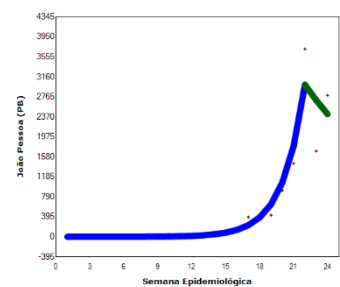

Supplementary Material #1: Time series of new cases of COVID-19 according to epidemiological week in Brazilian capitals, 2020.

Aracaju

Belém

Belo Horizonte

Boa Vista

Brasília

Campo Grande

Cuiabá

Curitiba

Florianópolis

Fortaleza

Goiânia

João Pessoa

Macapá

Maceió

Manaus

Natal

Palmas

Porto Alegre

Porto Velho

Recife

Rio Branco

Rio de Janeiro

Salvador