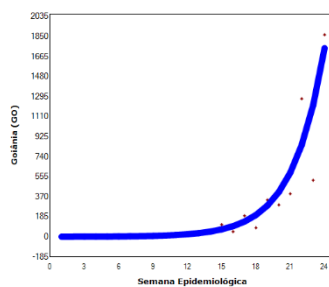

Supplementary Material #1: Time series of new cases of COVID-19 according to epidemiological week in Brazilian capitals, 2020.

Aracaju

Belém

Belo Horizonte

Boa Vista

Brasília

Campo Grande

Cuiabá

Curitiba

Florianópolis

Fortaleza

Goiânia

João Pessoa

Macapá

Maceió

Manaus