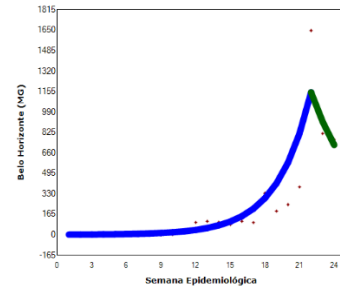

Supplementary Material #1: Time series of new cases of COVID-19 according to epidemiological week in Brazilian capitals, 2020.

Aracaju

Belém

Belo Horizonte

Boa Vista

Brasília

Campo Grande

Cuiabá

Curitiba

Florianópolis

Fortaleza

Goiânia

João Pessoa

Macapá

Maceió

Manaus