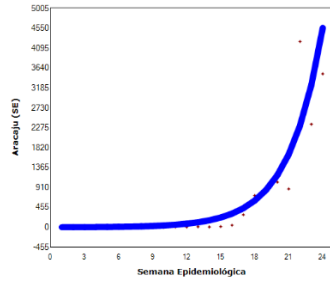

Supplementary Material #1: Time series of new cases of COVID-19 according to epidemiological week in Brazilian capitals, 2020.

Aracaju

Belém

Belo Horizonte

Boa Vista

Brasília

Campo Grande

Cuiabá

Curitiba

Florianópolis

Fortaleza

Goiânia

João Pessoa

Macapá

Maceió

Manaus