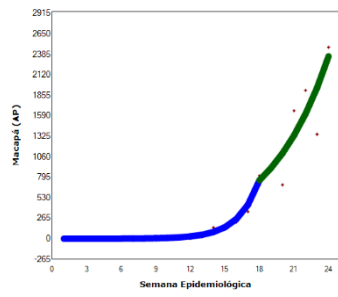

Supplementary Material #1: Time series of new cases of COVID-19 according to epidemiological week in Brazilian capitals, 2020.

Aracaju

Belém

Belo Horizonte

Boa Vista

Brasília

Campo Grande

Cuiabá

Curitiba

Florianópolis

Fortaleza

Goiânia

João Pessoa

Macapá

Maceió

Manaus

Natal

Palmas

Porto Alegre

Porto Velho

Recife

Rio Branco

Rio de Janeiro

Salvador