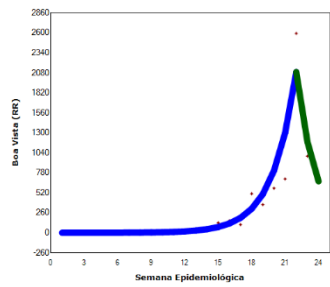

Supplementary Material #1: Time series of new cases of COVID-19 according to epidemiological week in Brazilian capitals, 2020.

Aracaju

Belém

Belo Horizonte

Boa Vista

Brasília

Campo Grande

Cuiabá

Curitiba

Florianópolis

Fortaleza

Goiânia

João Pessoa

Macapá

Maceió

Manaus