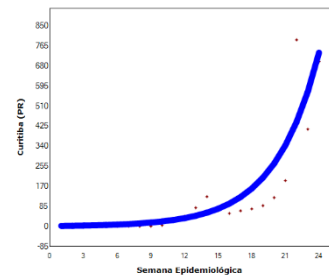

Supplementary Material #1: Time series of new cases of COVID-19 according to epidemiological week in Brazilian capitals, 2020.

Aracaju

Belém

Belo Horizonte

Boa Vista

Brasília

Campo Grande

Cuiabá

Curitiba

Florianópolis

Fortaleza

Goiânia

João Pessoa

Macapá

Maceió

Manaus