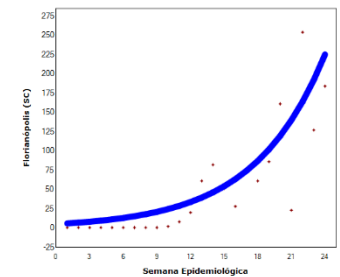

Supplementary Material #1: Time series of new cases of COVID-19 according to epidemiological week in Brazilian capitals, 2020.

Aracaju

Belém

Belo Horizonte

Boa Vista

Brasília

Campo Grande

Cuiabá

Curitiba

Florianópolis

Fortaleza

Goiânia

João Pessoa

Macapá

Maceió

Manaus