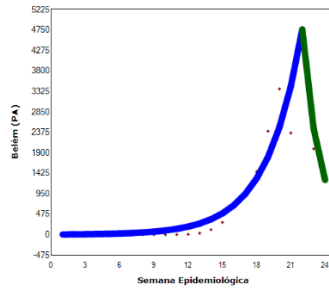

Supplementary Material #1: Time series of new cases of COVID-19 according to epidemiological week in Brazilian capitals, 2020.

Aracaju

Belém

Belo Horizonte

Boa Vista

Brasília

Campo Grande

Cuiabá

Curitiba

Florianópolis

Fortaleza

Goiânia

João Pessoa

Macapá

Maceió

Manaus