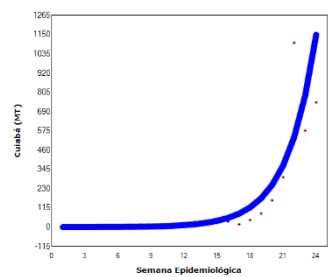

Supplementary Material #1: Time series of new cases of COVID-19 according to epidemiological week in Brazilian capitals, 2020.

Aracaju

Belém

Belo Horizonte

Boa Vista

Brasília

Campo Grande

Cuiabá

Curitiba

Florianópolis

Fortaleza

Goiânia

João Pessoa

Macapá

Maceió

Manaus