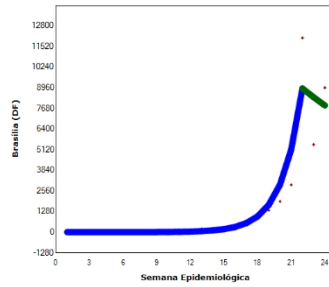

Supplementary Material #1: Time series of new cases of COVID-19 according to epidemiological week in Brazilian capitals, 2020.

Aracaju

Belém

Belo Horizonte

Boa Vista

Brasília

Campo Grande

Cuiabá

Curitiba

Florianópolis

Fortaleza

Goiânia

João Pessoa

Macapá

Maceió

Manaus