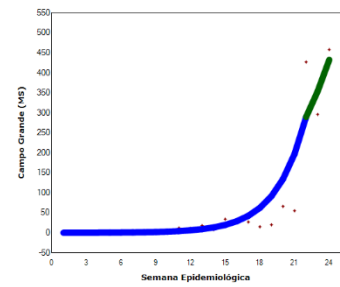

Supplementary Material #1: Time series of new cases of COVID-19 according to epidemiological week in Brazilian capitals, 2020.

Aracaju

Belém

Belo Horizonte

Boa Vista

Brasília

Campo Grande

Cuiabá

Curitiba

Florianópolis

Fortaleza

Goiânia

João Pessoa

Macapá

Maceió

Manaus