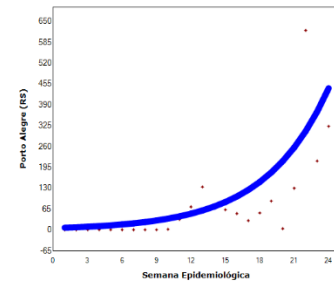

Supplementary Material #1: Time series of new cases of COVID-19 according to epidemiological week in Brazilian capitals, 2020.

Aracaju

Belém

Belo Horizonte

Boa Vista

Brasília

Campo Grande

Cuiabá

Curitiba

Florianópolis

Fortaleza

Goiânia

João Pessoa

Macapá

Maceió

Manaus

Natal

Palmas

Porto Alegre

Porto Velho

Recife

Rio Branco

Rio de Janeiro

Salvador