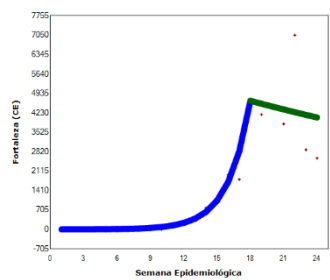

Supplementary Material #1: Time series of new cases of COVID-19 according to epidemiological week in Brazilian capitals, 2020.

Aracaju

Belém

Belo Horizonte

Boa Vista

Brasília

Campo Grande

Cuiabá

Curitiba

Florianópolis

Fortaleza

Goiânia

João Pessoa

Macapá

Maceió

Manaus