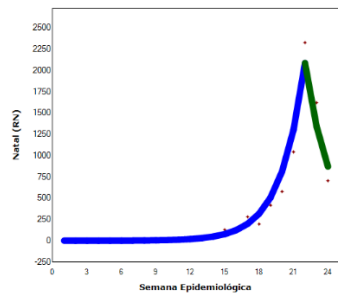

Supplementary Material #1: Time series of new cases of COVID-19 according to epidemiological week in Brazilian capitals, 2020.

Aracaju

Belém

Belo Horizonte

Boa Vista

Brasília

Campo Grande

Cuiabá

Curitiba

Florianópolis

Fortaleza

Goiânia

João Pessoa

Macapá

Maceió

Manaus

Natal

Palmas

Porto Alegre

Porto Velho

Recife

Rio Branco

Rio de Janeiro

Salvador