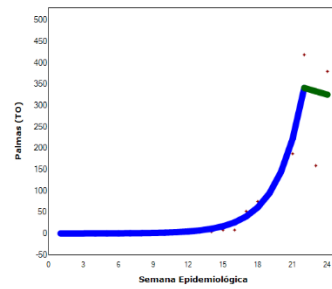

Supplementary Material #1: Time series of new cases of COVID-19 according to epidemiological week in Brazilian capitals, 2020.

Aracaju

Belém

Belo Horizonte

Boa Vista

Brasília

Campo Grande

Cuiabá

Curitiba

Florianópolis

Fortaleza

Goiânia

João Pessoa

Macapá

Maceió

Manaus

Natal

Palmas

Porto Alegre

Porto Velho

Recife

Rio Branco

Rio de Janeiro

Salvador