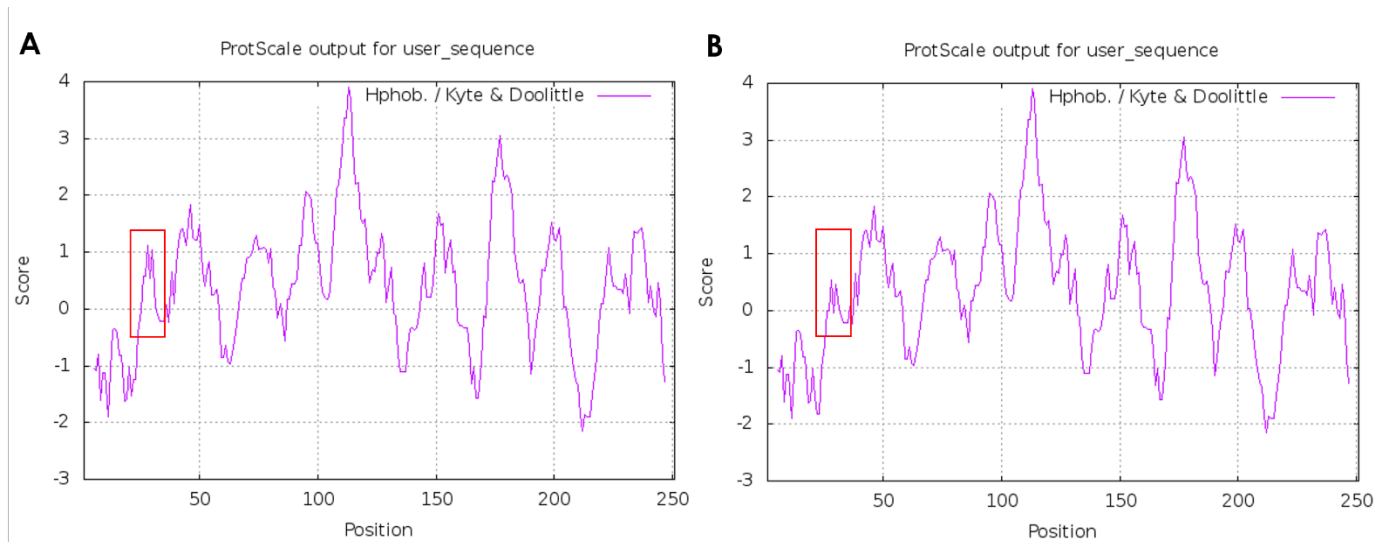

Figure S1: Midpoint rooted consensus tree of ZIKV complete ORF sequences inferred through Bayesian methodology using MrBayes v.3.2.6. based on the general time reversible model with gamma-distributed rate variation and a proportion of invariable sites (GTR+I+G). The numbers shown to the left of the nodes represent posterior probabilities (ngen = 6000000). The sequences of the third passage of the Brazilian isolates reported in this manuscript are depicted in bold face. The following criteria was used for the identification of sequences included in the analysis: GenBank accession number/two letter country abbreviation/year of isolation. The informed country code refers to the country of isolation. Imported cases with clear information on the country of infection present a second country code. Information on the collapsed clades and country codes can be found in the Supplementary material.

Figure S2: NS4B hydrophobicity plot. (A) represents ZV BR 2015/15098 or ZV BR 2015/15261 and (B) represents ZV BR 2016/16288. The region affected by the NS4B26 mutation is highlighted by the red box. The Kyte & Doolittle hydrophobicity plot was drawn using the default settings, as available at the ProtScale website (<http://web.expasy.org/protscale/>).

Figure S3: ZIKV strains infect A549 cell line at different rates. Immunofluorescence images show higher number of infected cells for ZV BR 2015/15098, PE243 and MR766 and lower infection rates for ZV BR 2015/15261 and ZV BR 2016/16288, after 48 h of infection.